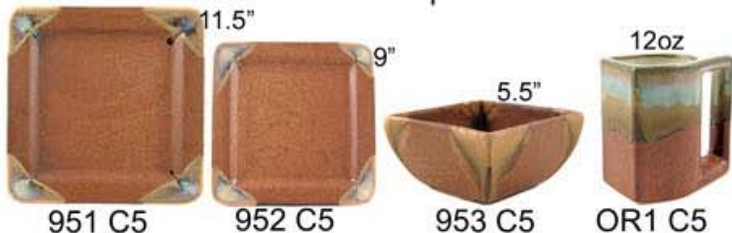

Square Dinnerware By Prado

Mug Tree included with every Set!

Rustic Brown - 950 C5 - 16pc Set

Denim Blue - 950 N3 - 16pc Set

Purple - 950 P4 - 16pc Set

Chocolate - 950 P5 - 16pc Set

Stacking Bowls

Salt & Pepper

Deep Green - 950 P6 - 16pc Set

Matte Blue - 950 P7 - 16pc Set

Matte Green - 950 P9 - 16pc Set

Prado Dinnerware Accessories

Available in all 7 glazes

Stacking Soup Mugs

Creamer & Sugar